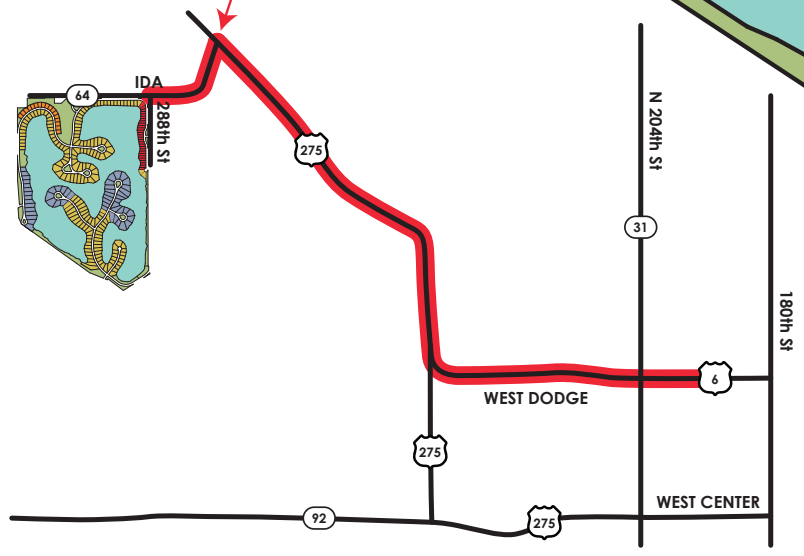

**EXIT Ida 64**

ESTATE

CLASSIC

VILLA

PRESERVE

**BLUEWATER**  
Sales Plat

Lanoha  
Development Company

402.289.5528  
lanohadevelopment.com