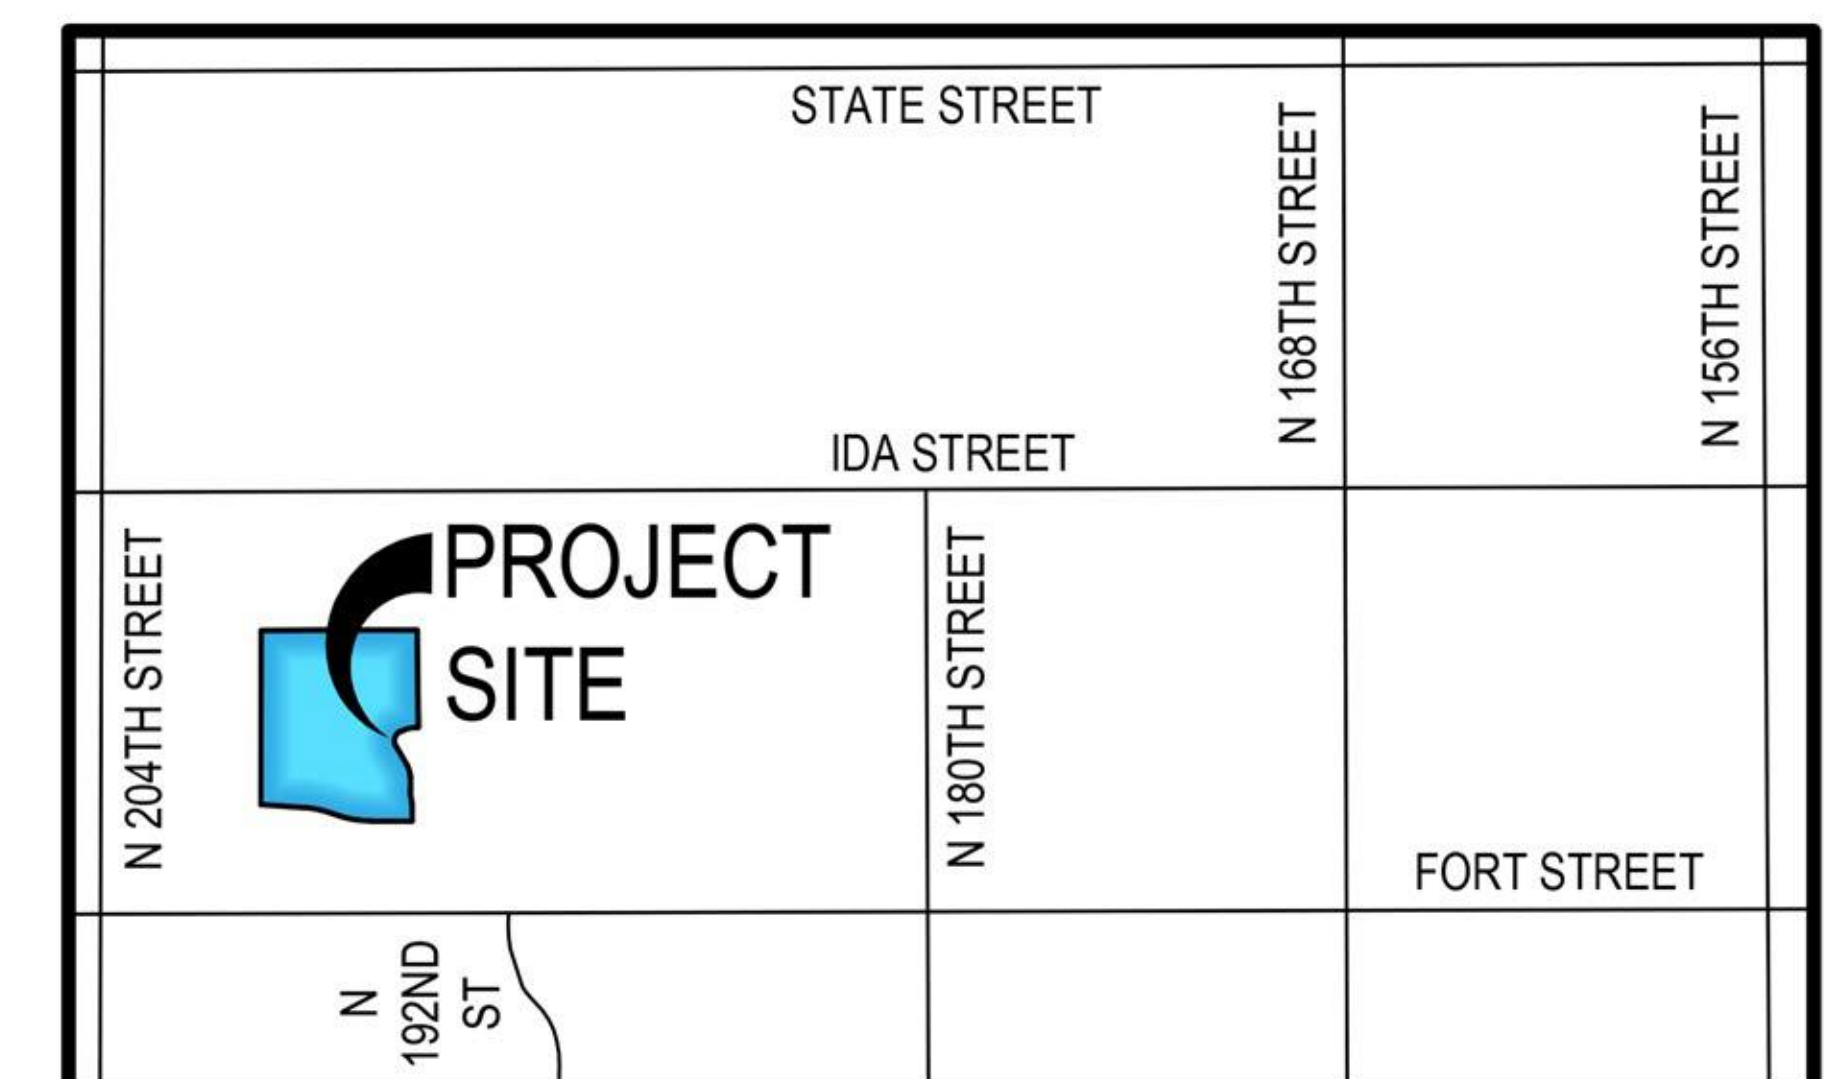

Avante

DEVELOPED
AND
MARKETED BY

FALCONE
Land Development

- ESTATE LOTS
- CUSTOM LOTS
- REGIONAL PARK

LOT SIZES ARE SUBJECT TO CHANGE.
FOR CORRECT LOT SIZE, SEE SURVEYOR'S
CERTIFICATE

VICINITY MAP

E & A CONSULTING GROUP, INC.